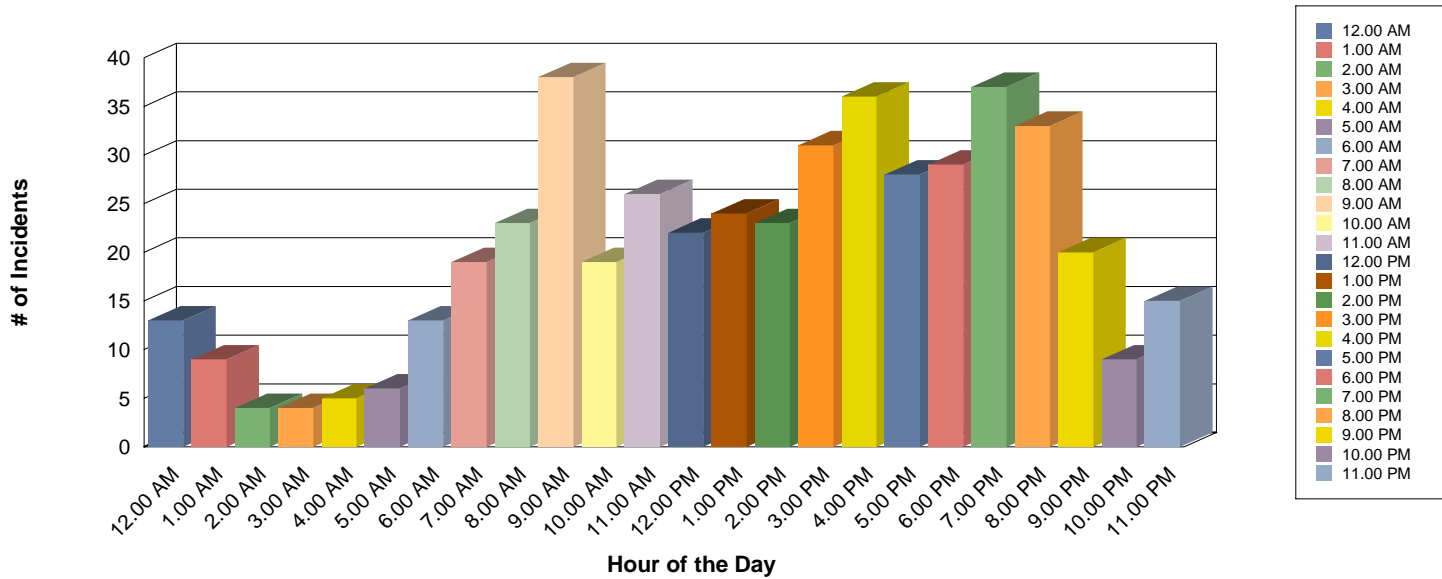

Incident Totals by Hour

Hour of the Day: 12.00 AM

Total # of Incidents: **13** % of Total Incidents: **2.67%**

Hour of the Day: 1.00 AM

Total # of Incidents: **9** % of Total Incidents: **1.85%**

Hour of the Day: 2.00 AM

Total # of Incidents: **4** % of Total Incidents: **0.82%**

Hour of the Day: 3.00 AM

Total # of Incidents: **4** % of Total Incidents: **0.82%**

Hour of the Day: 4.00 AM

Total # of Incidents: **5** % of Total Incidents: **1.03%**

Hour of the Day: 5.00 AM

Total # of Incidents: **6** % of Total Incidents: **1.23%**

Hour of the Day: 6.00 AM

Total # of Incidents: **13** % of Total Incidents: **2.67%**

Hour of the Day: 7.00 AM

Total # of Incidents: **19** % of Total Incidents: **3.91%**

Hour of the Day: 8.00 AM

Total # of Incidents: **23** % of Total Incidents: **4.73%**

Hour of the Day: 9.00 AM

Total # of Incidents: **38** % of Total Incidents: **7.82%**

Hour of the Day: 10.00 AM

Total # of Incidents: **19** % of Total Incidents: **3.91%**