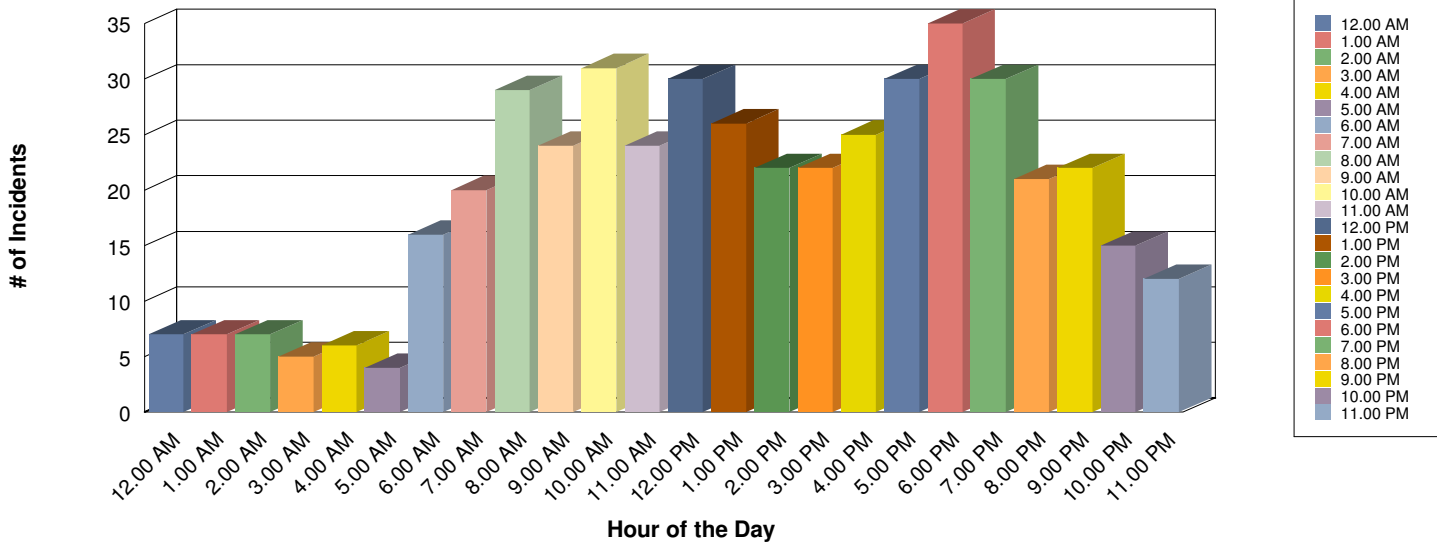

Incident Totals by Hour

Hour of the Day: 12.00 AM

Total # of Incidents: 7 % of Total Incidents: 1.49%

Hour of the Day: 1.00 AM

Total # of Incidents: 7 % of Total Incidents: 1.49%

Hour of the Day: 2.00 AM

Total # of Incidents: 7 % of Total Incidents: 1.49%

Hour of the Day: 3.00 AM

Total # of Incidents: 5 % of Total Incidents: 1.06%

Hour of the Day: 4.00 AM

Total # of Incidents: 6 % of Total Incidents: 1.28%

Hour of the Day: 5.00 AM

Total # of Incidents: 4 % of Total Incidents: 0.85%

Hour of the Day: 6.00 AM

Total # of Incidents: 16 % of Total Incidents: 3.40%

Hour of the Day: 7.00 AM

Total # of Incidents: 20 % of Total Incidents: 4.26%

Hour of the Day: 8.00 AM

Total # of Incidents: 29 % of Total Incidents: 6.17%

Hour of the Day: 12.00 PM	Total # of Incidents: 30	% of Total Incidents: 6.38%
Hour of the Day: 1.00 PM	Total # of Incidents: 26	% of Total Incidents: 5.53%
Hour of the Day: 2.00 PM	Total # of Incidents: 22	% of Total Incidents: 4.68%
Hour of the Day: 3.00 PM	Total # of Incidents: 22	% of Total Incidents: 4.68%
Hour of the Day: 4.00 PM	Total # of Incidents: 25	% of Total Incidents: 5.32%
Hour of the Day: 5.00 PM	Total # of Incidents: 30	% of Total Incidents: 6.38%
Hour of the Day: 6.00 PM	Total # of Incidents: 35	% of Total Incidents: 7.45%
Hour of the Day: 7.00 PM	Total # of Incidents: 30	% of Total Incidents: 6.38%
Hour of the Day: 8.00 PM	Total # of Incidents: 21	% of Total Incidents: 4.47%
Hour of the Day: 9.00 PM	Total # of Incidents: 22	% of Total Incidents: 4.68%
Hour of the Day: 10.00 PM	Total # of Incidents: 15	% of Total Incidents: 3.19%
Hour of the Day: 11.00 PM	Total # of Incidents: 12	% of Total Incidents: 2.55%
<u>Grand Total Incidents:</u>	<u>470</u>	